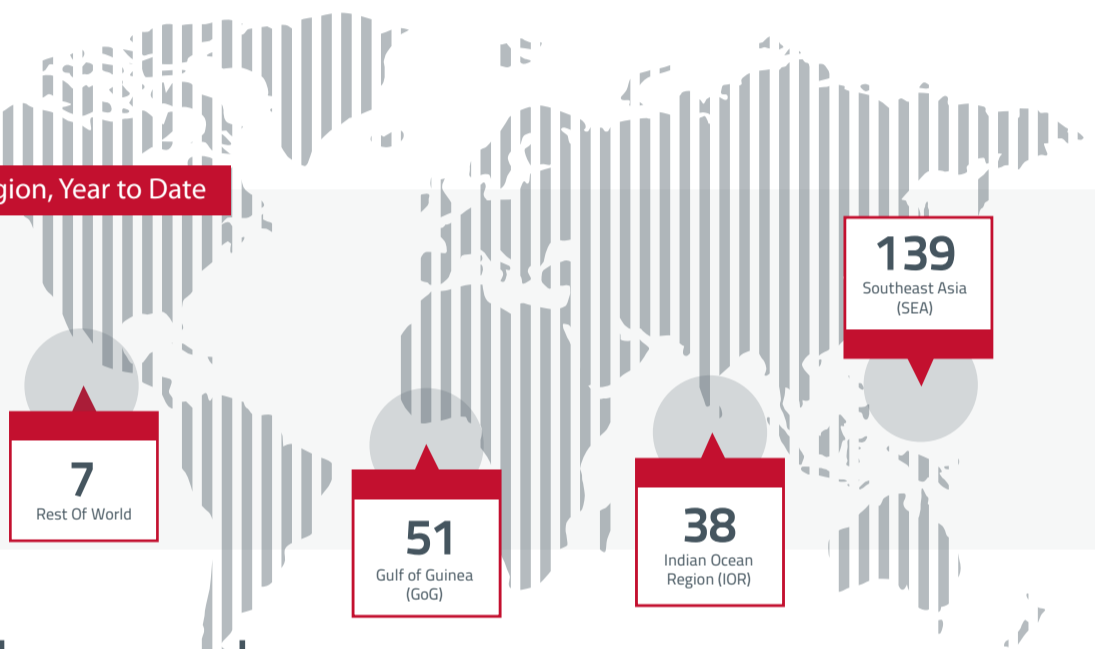

DRYAD MARITIME

Dryad Maritime is a maritime operations company with a high-grade intelligence capability.

Figures by high risk area: July to September 2014

Total number of attacks by region, Year to Date

Dryad figures are comprised from open and privilege sources. Figures do not include reports discounted as piracy following analysis by Dryad.

Figures correct at time of print (01/10/2014)

26 crew kidnapped in 2014

1 Killed
26 Kidnapped

444

Estimated total number of crew in captivity

2014 Incidents Globally by Month