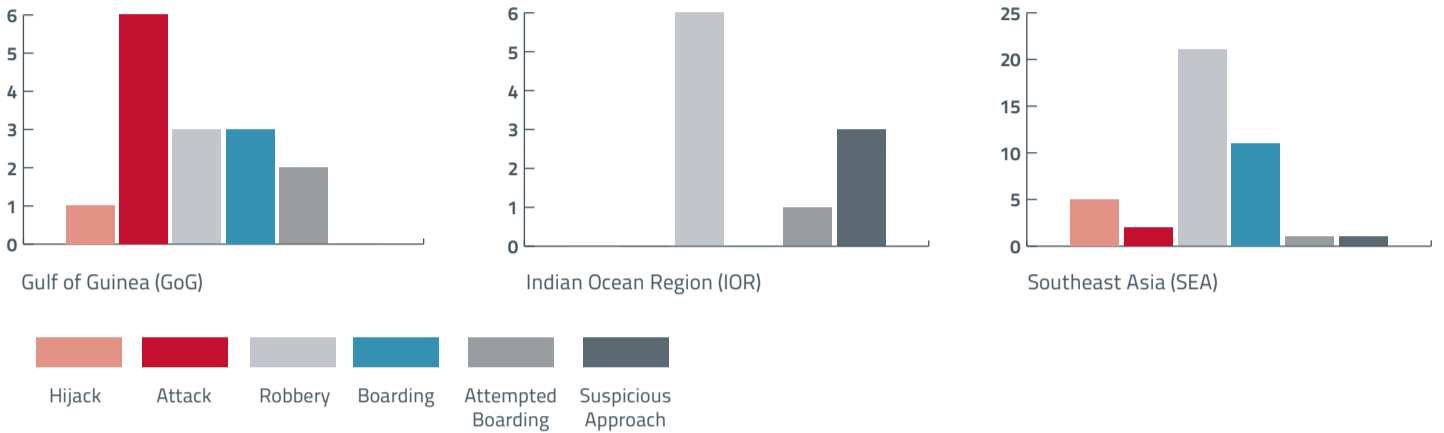

DRYAD MARITIME

Dryad Maritime is a maritime operations company with a high-grade intelligence capability.

Figures by high risk area: July to September 2014

Total number of attacks by region, Year to Date

Dryad figures are comprised from open and privilege sources. Figures do not include reports discounted as piracy following analysis by Dryad.

Figures correct at time of print (01/10/2014)

26 crew kidnapped in 2014

1 Killed
26 Kidnapped

444

Estimated total number of crew in captivity

2014 Incidents Globally by Month