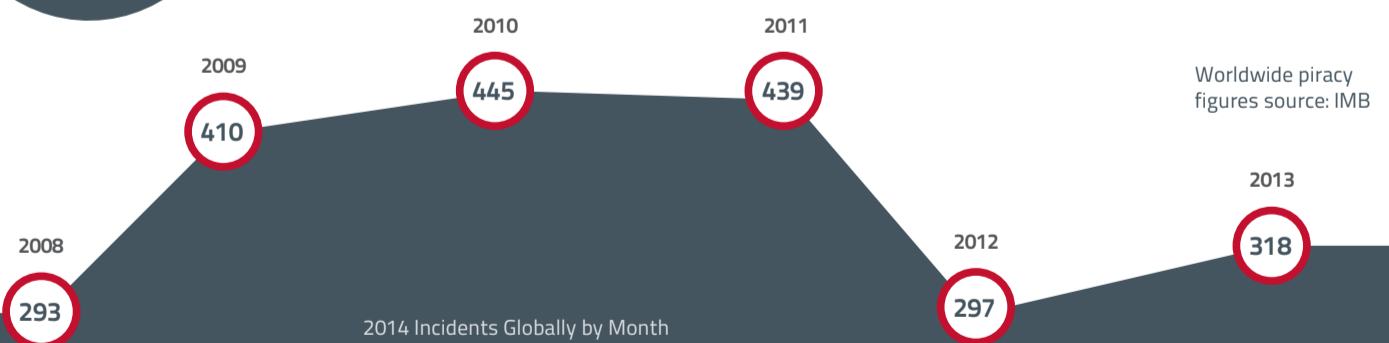

Dryad figures are comprised from open and privilege sources. Figures do not include reports discounted as piracy following analysis by Dryad.

Figures correct at time of print (01/10/2014)

26 crew kidnapped in 2014

1 Killed
26 Kidnapped

444

Estimated total number of crew in captivity

2014 Incidents Globally by Month